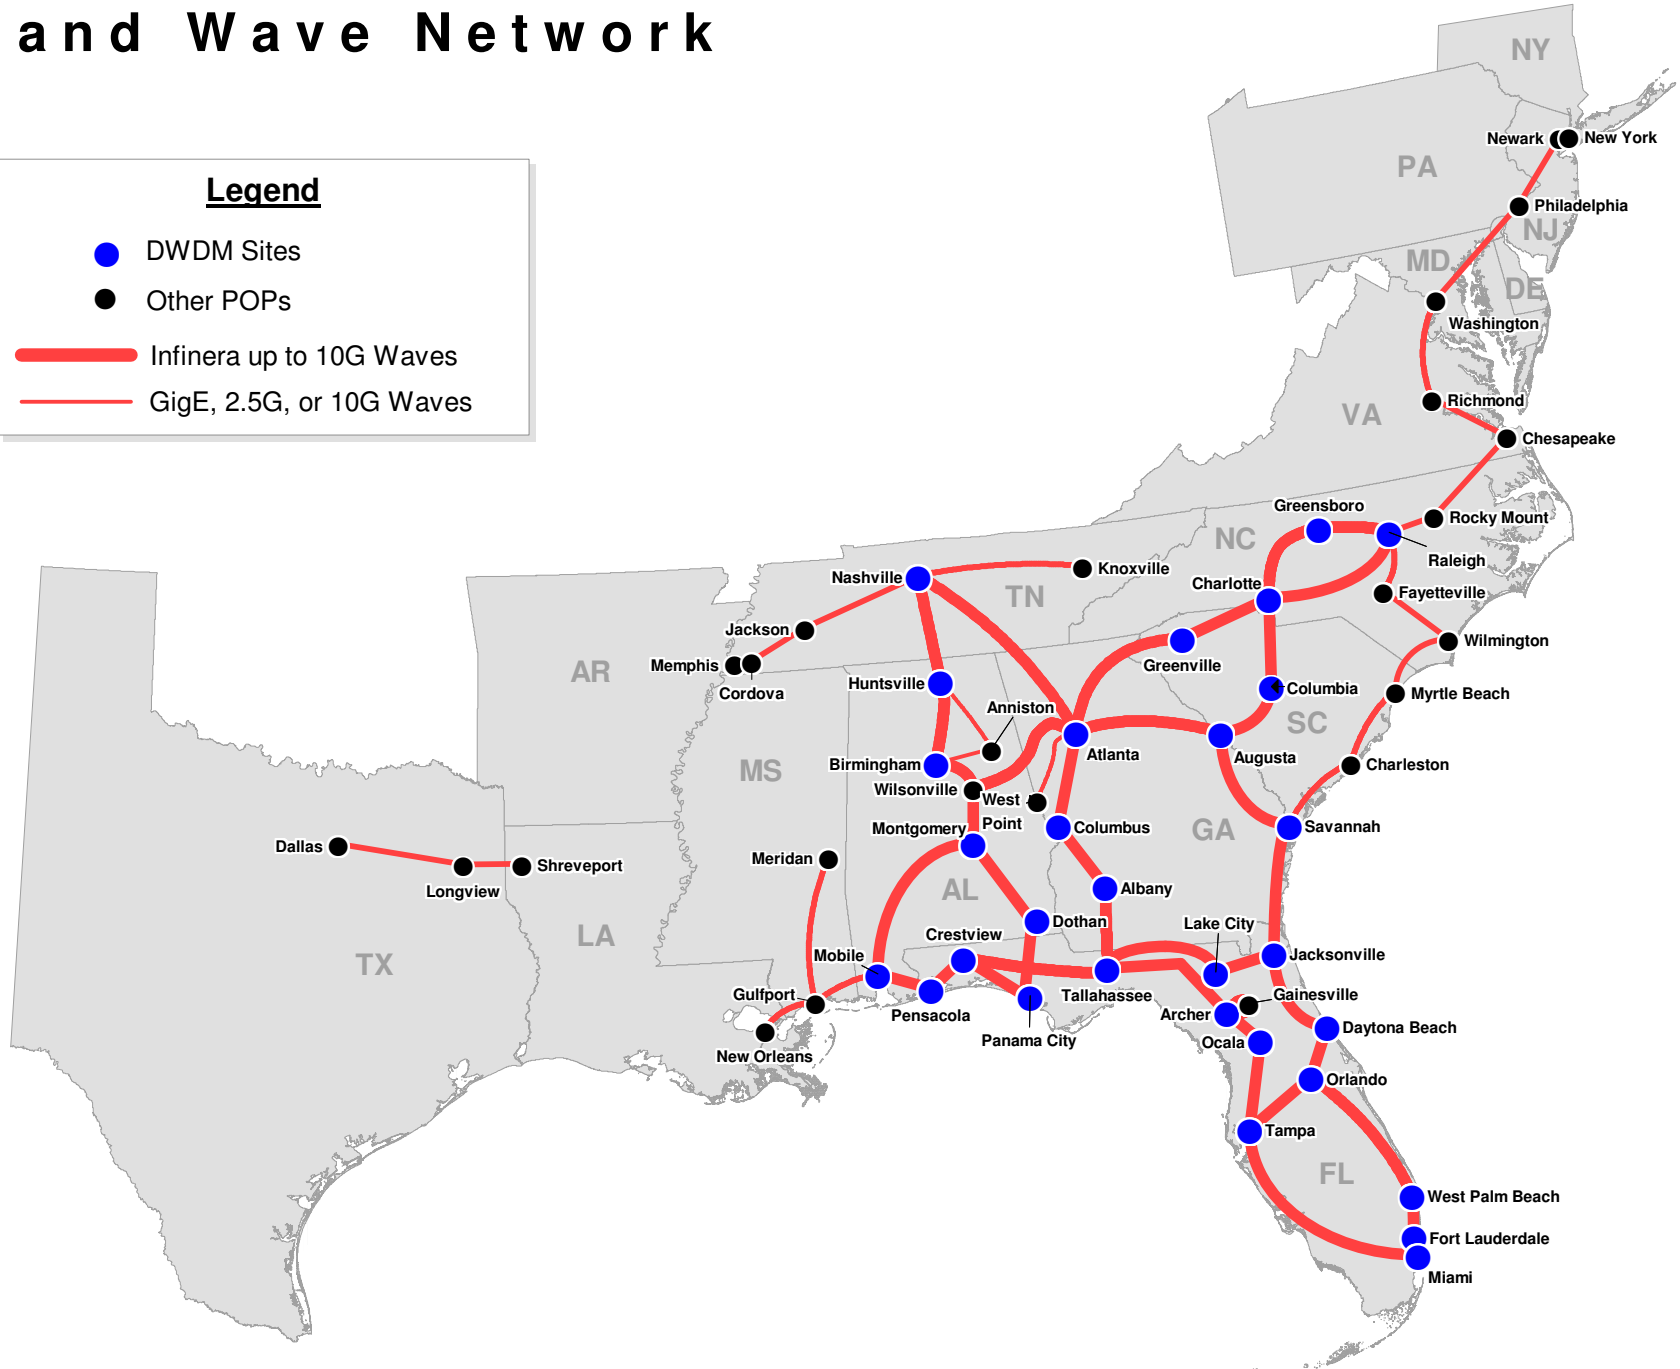

GigE and Wave Network

Legend

- DWDM Sites
- Other POPs
- Infinera up to 10G Waves
- GigE, 2.5G, or 10G Waves

Additional POP Sites available. Consult with your Carrier Account Manager about SONET Ring protected routes.