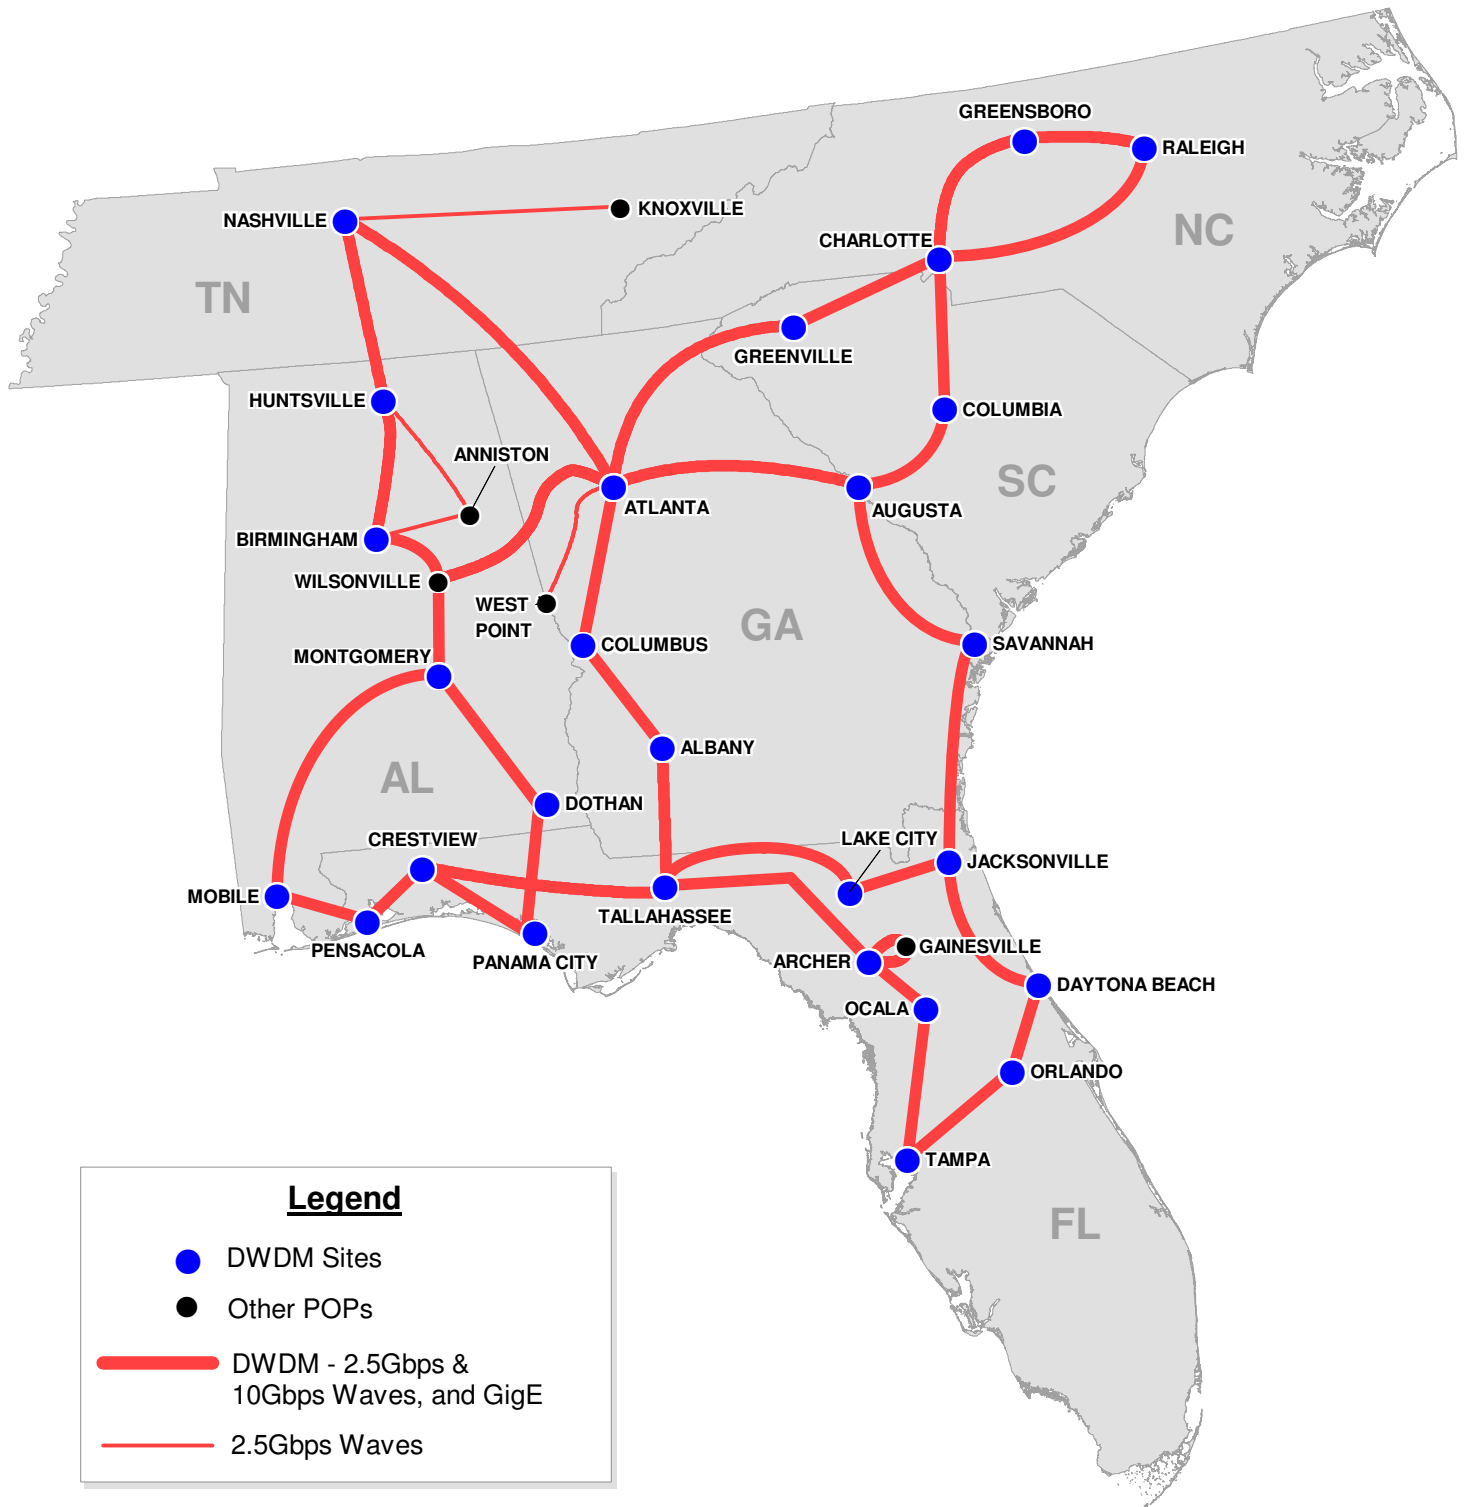

# GigE and Wave Network

MAR - 2010

Additional POP Sites available. Consult with your Carrier Account Manager about SONET Ring protected routes.

1.706.385.8500 > [www.deltacom.com/carrier](http://www.deltacom.com/carrier)